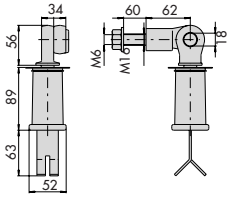

Type	Description	For series/item	 Unit weight  Pieces	ITEM			
				Type	Dim.	Hand	Fin.
	<ul style="list-style-type: none"> • Zinc plated steel padlock hasp set 		0,526	0	1	06300	14 0
	<ul style="list-style-type: none"> • Zinc plated steel padlock hasp set 		0,506	0	1	06300	18 0
	<ul style="list-style-type: none"> • Zinc plated padlock tie 	1 21610 50 0, 1 21610 63 0, 1 21810 65 0, 1 26509 70 0, 1 26510 70 0, 1 28550 66 0, 1 28551 66 0, 1 28552 66 0, 1 28553 66 0, 1 28557 66 0, 1 28558 66 0	0,451	0	1	06301	50 0
	<ul style="list-style-type: none"> • Zinc plated padlock tie 	1 21610 50 0, 1 21610 63 0, 1 21810 65 0, 1 26509 70 0, 1 26510 70 0, 1 28550 66 0, 1 28551 66 0, 1 28552 66 0, 1 28553 66 0, 1 28557 66 0, 1 28558 66 0	0,591	0	1	06301	60 0
	<ul style="list-style-type: none"> • Zinc plated steel hasp for rolling doors, with flat bottom rail and removable dust cover 	1 21610 90 0, 1 21810 80 0, 1 26509 94 0, 1 26510 94 0, 1 28550 84 0, 1 28550 85 0, 1 28551 84 0, 1 28551 85 0, 1 28552 84 0, 1 28552 85 0, 1 28553 84 0, 1 28553 85 0, 1 28557 84 0, 1 28557 85 0, 1 28558 84 0, 1 28558 85 0	1,430	0	1	06302	25 0

Type	Description	For series/item	Unit weight Kg	Pieces	ITEM				
					Type	Dim.	Hand	Fin.	Pers.

- Zinc plated steel hasp for rolling doors, with flat bottom rail and removable dust cover

1 21610 90 0,	1,490	0	1 06302 60 0					
1 21810 80 0,								
1 26509 94 0,								
1 26510 94 0,								
1 28550 84 0,								
1 28550 85 0,								
1 28551 84 0,								
1 28551 85 0,								
1 28552 84 0,								
1 28552 85 0,								
1 28553 84 0,								
1 28553 85 0,								
1 28557 84 0,								
1 28557 85 0,								
1 28558 84 0,								
1 28558 85 0								