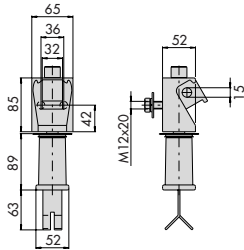

Type	Description	For series/item	 Unit weight  Pieces	ITEM			
				Type	Dim.	Hand	Fin.
	<ul style="list-style-type: none"> • Zinc plated steel padlock hasp set 		0,526	0	1	06300	14 0
	<ul style="list-style-type: none"> • Zinc plated steel padlock hasp set 		0,506	0	1	06300	18 0
	<ul style="list-style-type: none"> • Zinc plated padlock tie 	1 21610 50 0, 1 21610 63 0, 1 21810 65 0, 1 26509 70 0, 1 26510 70 0, 1 28550 66 0, 1 28551 66 0, 1 28552 66 0, 1 28553 66 0, 1 28557 66 0, 1 28558 66 0	0,451	0	1	06301	50 0
	<ul style="list-style-type: none"> • Zinc plated padlock tie 	1 21610 50 0, 1 21610 63 0, 1 21810 65 0, 1 26509 70 0, 1 26510 70 0, 1 28550 66 0, 1 28551 66 0, 1 28552 66 0, 1 28553 66 0, 1 28557 66 0, 1 28558 66 0	0,591	0	1	06301	60 0
	<ul style="list-style-type: none"> • Zinc plated steel hasp for rolling doors, with flat bottom rail and removable dust cover 	1 21610 90 0, 1 21810 80 0, 1 26509 94 0, 1 26510 94 0, 1 28550 84 0, 1 28550 85 0, 1 28551 84 0, 1 28551 85 0, 1 28552 84 0, 1 28552 85 0, 1 28553 84 0, 1 28553 85 0, 1 28557 84 0, 1 28557 85 0, 1 28558 84 0, 1 28558 85 0	1,430	0	1	06302	25 0

Type	Description	For series/item	Unit weight Kg	Pieces	ITEM				
					Type	Dim.	Hand	Fin.	Pers.

- Zinc plated steel hasp for rolling doors, with flat bottom rail and removable dust cover

1 21610 90 0,	1,490	0	1 06302 60 0					
1 21810 80 0,								
1 26509 94 0,								
1 26510 94 0,								
1 28550 84 0,								
1 28550 85 0,								
1 28551 84 0,								
1 28551 85 0,								
1 28552 84 0,								
1 28552 85 0,								
1 28553 84 0,								
1 28553 85 0,								
1 28557 84 0,								
1 28557 85 0,								
1 28558 84 0,								
1 28558 85 0								